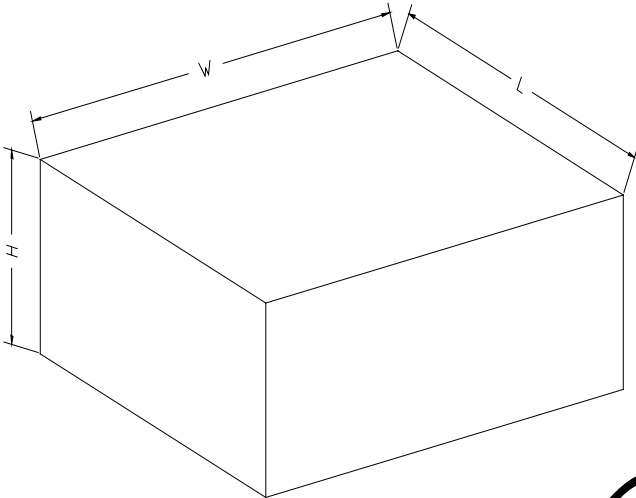

CARTON BOX DIMENSIONS

NOTE: The picture is only for reference. Please make the object as the standard.

KEY PARAMETER LIST OF CARTON BOX

Reel Type	Length (mm)	Width (mm)	Height (mm)	Pizza/Carton
7" (Option)	368	227	224	8
7"	342	210	224	18